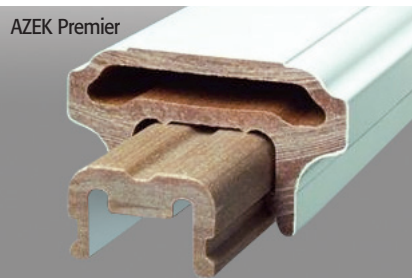

AZEK Premier